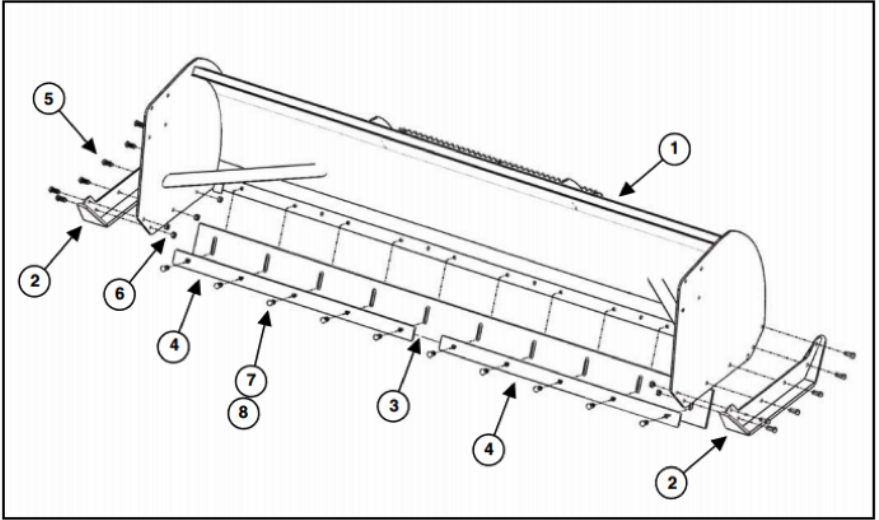

SnowPushers

Parts Identification

Parts Identification (Continued)

SnowWolf UltraPusher (USP-96 & USP-120)

Item#	Part#	Description	ASP-12.0 Qty.	ASP-14.0 Qty.	ASP-16.0 Qty.
Not Shown	P20017	Decal, SnowWolf Blade Front	3	3	3
Not Shown	P20018	Decal, SnowWolf Model Number, Specify Model NumberNumber	1	1	1
Not Shown	P50001	Blade Marker Guide Set	1	1	1
4	PS10064	Snow Pusher, Rubber Edge Hold Down Strip, 54"	-	2	-
4	PS10067	Snow Pusher, Rubber Edge Hold Down Strip, 42"	3	1	4
2	P80071	Skid Shoe Weldment, Alpha Snow Pusher	2	2	2
2	P80071-K	Skid Shoe Weldment Set - with Hardware, Alpha Snow Pusher	1	1	1
3	P90072	12' Snow Pusher, Rubber Cutting Edge, 144"	1	-	-
3	P90073	14' Snow Pusher, Rubber Cutting Edge, 168"	-	1	-
3	P90074	16' Snow Pusher, Rubber Cutting Edge, 192"	-	-	1
5	P80039	Hex Bolt, 3/4 x 2-1/2	14	14	14
6	P80040	Hex Nut, 3/4, GRADE C	14	14	14
7	P80035	Carriage Bolt, 5/8-11 x 3	12	14	16
8	P60009	Hex Nut, 5/8-11	12	14	16

Parts Identification

SnowWolf AlphaPusher

(ASP-12.0, ASP-14.0, ASP-16.0)

Item#	Part#	Description	ASP-12.0 Qty.	ASP-14.0 Qty.
Not Shown	P20017	Decal, SnowWolf Blade Front	3	3
Not Shown	P20018	Decal, SnowWolf Model Number, Specify Model NumberNumber	1	1
5	P40011	Hex Bolt, 5/8 -11 x 2	1	1
6	P40012	Hex Nut, 5/8 - 11, Grade C	-	2
Not Shown	P50001	Blade Marker Guide Set	3	1
8	P60009	Hex Nut, 5/8-11	2	2
7	P80035	Carriage Bolt, 5/8-11 x 3	1	1
3	P90063	10' Snow Pusher, Rubber Cutting Edge, 120"	1	-
3	P90066	8' Snow Pusher, Rubber Cutting Edge, 96"	-	1
2	PS10062	Skid Shoe Weldment, Snow Pusher	-	-
2	PS10062-K	Skid Shoe Weldment Set - with Hardware, Snow Pusher	14	14
4	PS10064	Snow Pusher, Rubber Edge Hold Down Strip, 54"	14	14
4	PS10067	Snow Pusher, Rubber Edge Hold Down Strip, 42"	12	14