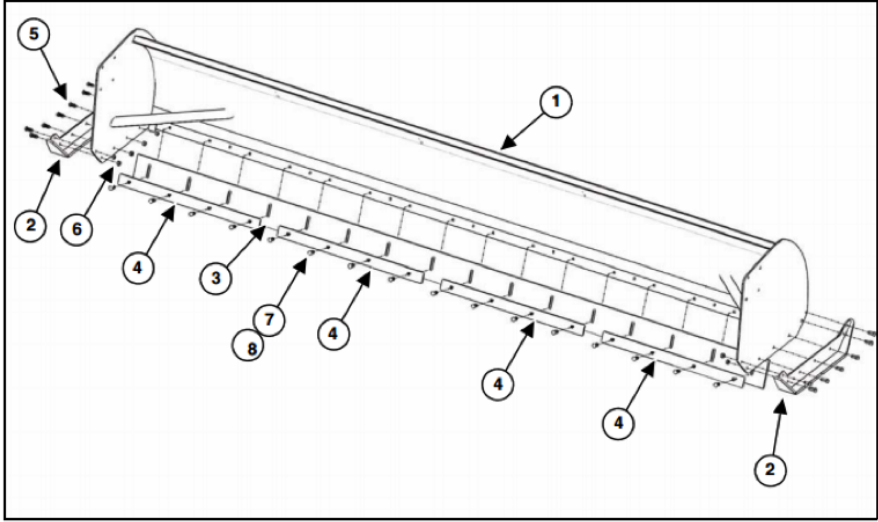

SnowPushers

Parts Identification

Parts Identification (Continued)

SnowWolf UltraPusher (USP-96 & USP-120)

Item#	Part#	Description	ASP-12.0 Qty.	ASP-14.0 Qty.	ASP-16.0 Qty.
Not Shown	P20017	Decal, SnowWolf Blade Front	3	3	3
Not Shown	P20018	Decal, SnowWolf Model Number, Specify Model NumberNumber	1	1	1
Not Shown	P50001	Blade Marker Guide Set	1	1	1
4	PS10064	Snow Pusher, Rubber Edge Hold Down Strip, 54"	-	2	-
4	PS10067	Snow Pusher, Rubber Edge Hold Down Strip, 42"	3	1	4
2	P80071	Skid Shoe Weldment, Alpha Snow Pusher	2	2	2
2	P80071-K	Skid Shoe Weldment Set - with Hardware, Alpha Snow Pusher	1	1	1
3	P90072	12' Snow Pusher, Rubber Cutting Edge, 144"	1	-	-
3	P90073	14' Snow Pusher, Rubber Cutting Edge, 168"	-	1	-
3	P90074	16' Snow Pusher, Rubber Cutting Edge, 192"	-	-	1
5	P80039	Hex Bolt, 3/4 x 2-1/2	14	14	14
6	P80040	Hex Nut, 3/4, GRADE C	14	14	14
7	P80035	Carriage Bolt, 5/8-11 x 3	12	14	16
8	P60009	Hex Nut, 5/8-11	12	14	16

Parts Identification

SnowWolf AlphaPusher

(ASP-12.0, ASP-14.0, ASP-16.0)

Item#	Part#	Description	ASP-12.0 Qty.	ASP-14.0 Qty.
Not Shown	P20017	Decal, SnowWolf Blade Front	3	3
Not Shown	P20018	Decal, SnowWolf Model Number, Specify Model NumberNumber	1	1
5	P40011	Hex Bolt, 5/8 -11 x 2	1	1
6	P40012	Hex Nut, 5/8 - 11, Grade C	-	2
Not Shown	P50001	Blade Marker Guide Set	3	1
8	P60009	Hex Nut, 5/8-11	2	2
7	P80035	Carriage Bolt, 5/8-11 x 3	1	1
3	P90063	10' Snow Pusher, Rubber Cutting Edge, 120"	1	-
3	P90066	8' Snow Pusher, Rubber Cutting Edge, 96"	-	1
2	PS10062	Skid Shoe Weldment, Snow Pusher	-	-
2	PS10062-K	Skid Shoe Weldment Set - with Hardware, Snow Pusher	14	14
4	PS10064	Snow Pusher, Rubber Edge Hold Down Strip, 54"	14	14
4	PS10067	Snow Pusher, Rubber Edge Hold Down Strip, 42"	12	14