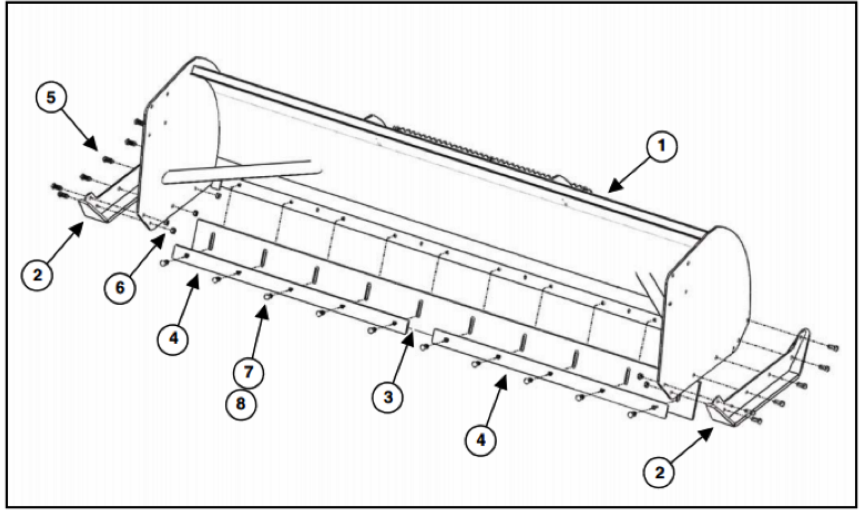

Parts Identification

SnowWolf Back Hoe Pusher (BSP-10.0, BSP-12.0)

Item#	Part#	Description	ASP-12.0 Qty.	ASP-14.0 Qty.
2	PS10062	Skid Shoe Weldment, Snow Pusher	2	2
2	PS10062-K	Skid Shoe Weldment Set - with Hardware, Snow Pusher	1	1
3	P90063	10' Snow Pusher, Rubber Cutting Edge, 120"	1	-
3	P90072	12' Snow Pusher, Rubber Cutting Edge, 144"	-	1
4	PS10064	Snow Pusher, Rubber Edge Hold Down Strip, 54"	2	-
4	PS10067	Snow Pusher, Rubber Edge Hold Down Strip, 42"	-	3
5	P40011	Hex Bolt, 5/8 -11 x 2	12	12
6	P40012	Hex Nut, 5/8 - 11, Grade C	12	12
7	P60009	Hex Nut, 5/8-11	10	12
8	P80035	Carriage Bolt, 5/8-11 x 3	10	12
Not Shown	P20017	Decal, SnowWolf Blade Front	3	3
Not Shown	P20018	Decal, SnowWolf Model Number, Specify Model Number	1	1
Not Shown	P50001	Blade Marker Guide Set	1	1